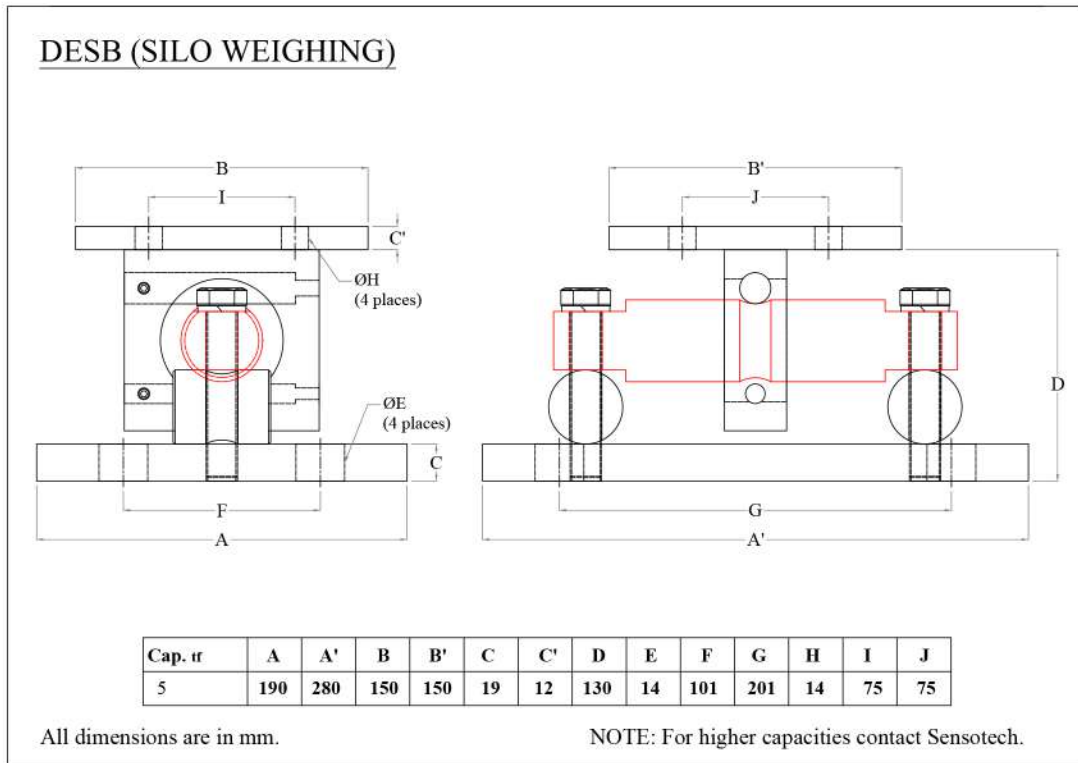

DESB (SILO WEIGHING)

Dimension

SENSOTECH

2/675." THE PALMS", 1st cross Street, Ranga Reddy Gardern, Neelankarai, Chennai-600041

Tel: +19- 44943305 /9176370667/7305716667

Email : sales@sensotechindia.com /sensotechindia@gmail.com