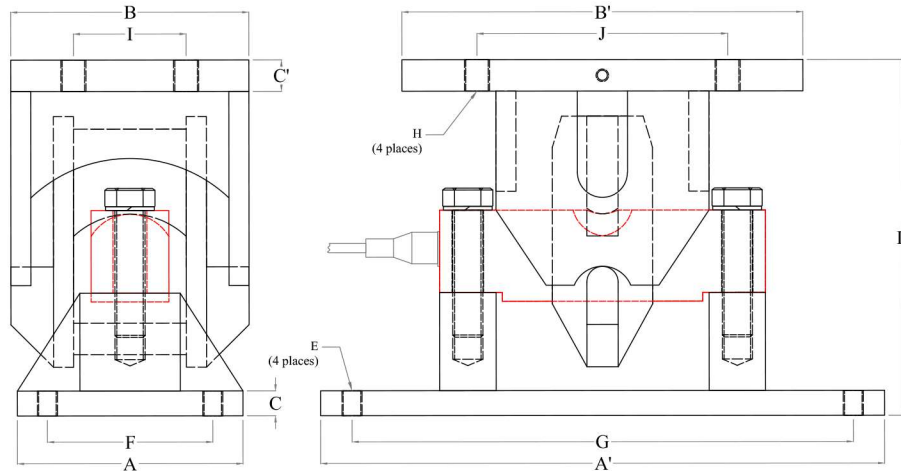

DESB (TRUCK SCALE ASSEMBLY)

Dimension

DESB (TRUCK SCALE ASSEMBLY)

Cap. tf	A	A'	B	B'	C	C'	D	E	F	G	H	I	J
22.5 - 34	180	450	190	320	20	25	285	M16x2.0	132	400	M20x2.5	90	90

All dimensions are in mm.

NOTE: For (45 - 100) tf capacities contact Sensotech