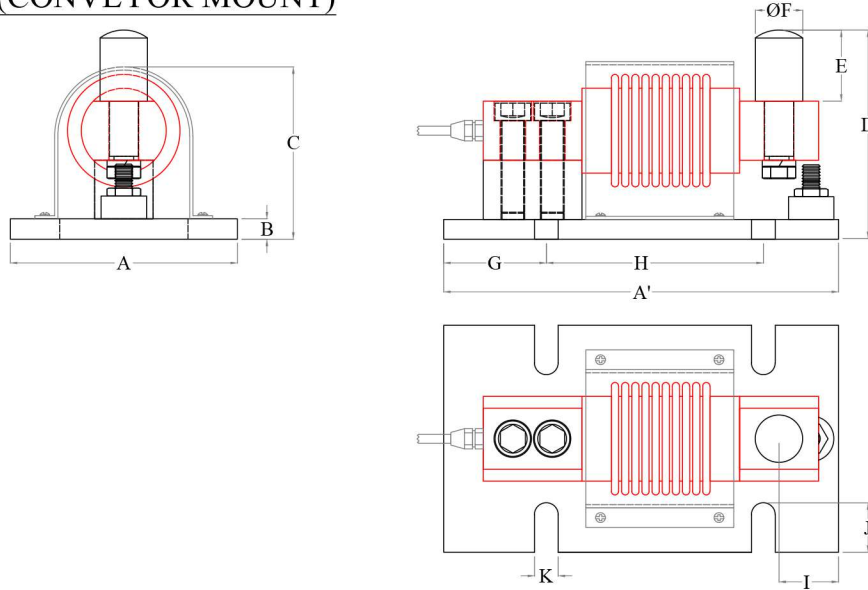

BBM (CONVEYOR MOUNT)

Dimension

BBM (CONVEYOR MOUNT)

Cap. kgf	A	A'	B	C	D	E	F	G	H	I	J	K
100 - 700	115	200	10	90	105	36	24	52	110	30	25	10

All dimensions are in mm.

SENSOTECH

2/675," THE PALMS", 1st cross Street, Ranga Reddy Gardern, Neelankarai, Chennai-600041