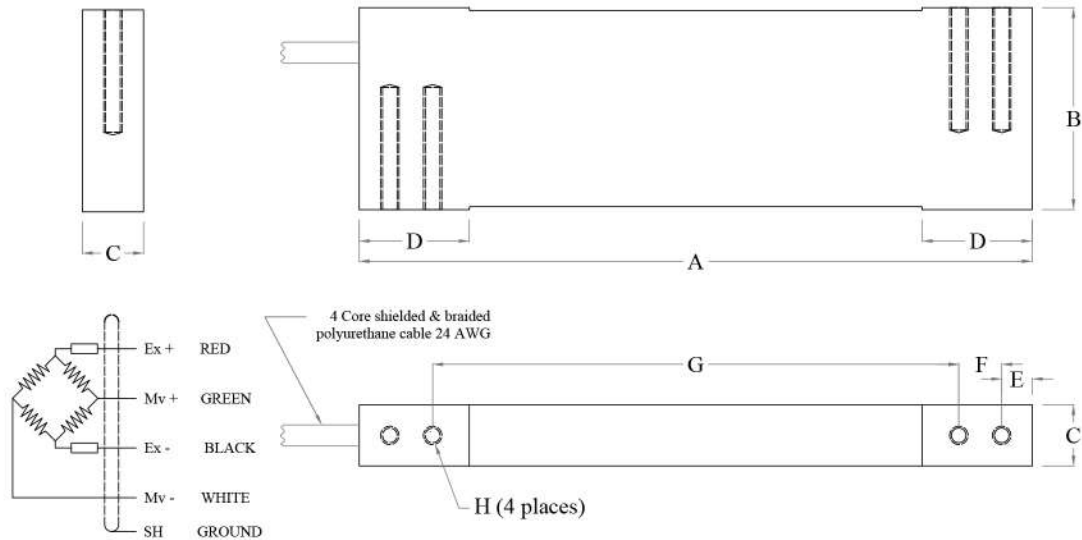

ASP - JL

Dimension

MODEL - ASP JL

Cap.	A	B	C	D	E	F	G	H
600 gms	110	33	10	18	5	7	86	M3, 20 depth

All Dimensions are in mm.

SENSOTECH

2/675." THE PALMS", 1st cross Street, Ranga Reddy Gardern, Neelankarai, Chennai-600041