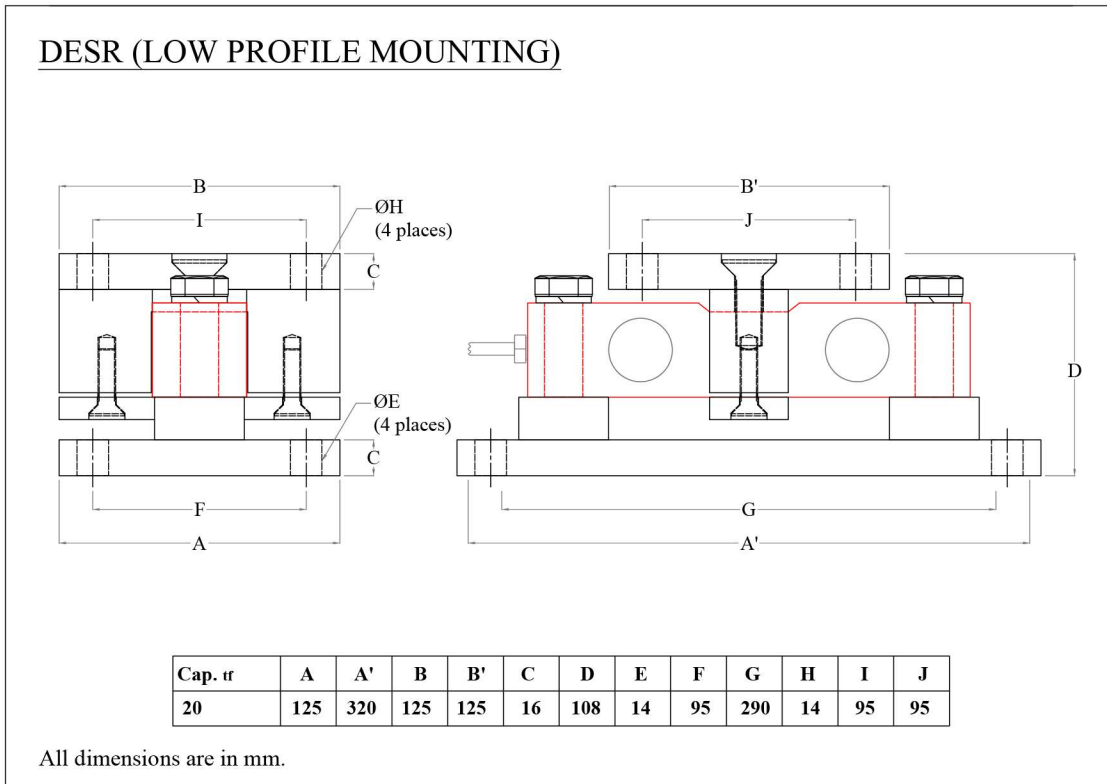

DESR (LOW PROFILE MOUNTING)

Dimension

SENSOTECH

2/675." THE PALMS", 1st cross Street, Ranga Reddy Gardern, Neelankarai, Chennai-600041

Tel: +19- 44943305 /9176370667/7305716667

Email : sales@sensotechindia.com /sensotechindia@gmail.com